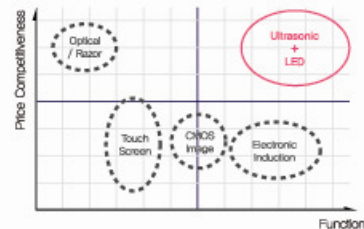

DUO

Positioning of Digital Pen enabling Technologies

DUO Feature

DUO pen supporting software

DUO

Tablet PC Functionalities on your PC

Wireless Digital Pen mouse

DUO is the leading brand of wireless digital pen mouse that provides perfect tablet and mouse functions on usual laptops and computers at the most economical price range. DUO is enabling solution to make all PCs become TABLET computers.

Technology for combining Ultrasonic waves and infrared rays is the most competitive solution applicable for enabling non-tablet PC to have full tablet functions

DUO pen mouse applies ultrasonic waves and infrared rays in order to actualize tablet functions. DUO's technologies are protected under national and international patents and patents-pending.

- **Fine writing and drawing on screen and virtual space** : maintain constant writing speed by tracking down pen location 80 times per second
- **Aero pen touch** : Able to use mouse and pen functions on screen or separate virtual space
- **Virtual writing pressure support** : enabling Pen-brush typed writing and drawings by patented technology of transforming speed into pressure
- **Microsoft Ink Library Support** : enabling smooth writing and drawings by fully utilizing Microsoft Ink Library
- **Word recognition** : Hand writing characters may be saved either as cursive letterings or ASCII characters.
- **Gesture recognition** : able to move and scroll screen to right, left, up and down according to pen's gesture
- **Note-taking** : save notes directly into computer as users write on notebooks for later editing and using
- **Microsoft Windows Log Verification** : 100% support for Microsoft Windows Vista pen related functions by "Plug-in Play"