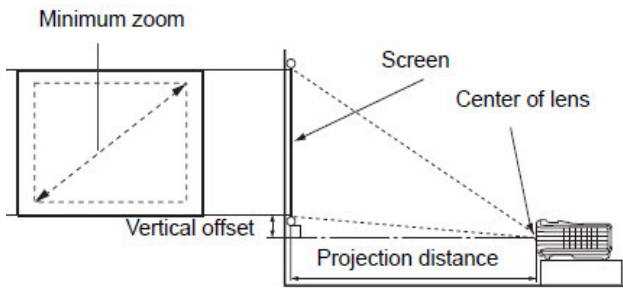

*Lamp life results will vary depending on environmental conditions and usage. Actual product's features and specifications are subject to change without notice.

Distance Chart

16:9 screen				Recommended projection distance from screen in mm			Vertical offset in mm
diagonal		Width	Height	Min length (with max. zoom)	Average	Max length (with min. zoom)	
Inches	mm	mm	mm				
30	762	664	374	-	-	1137	67
40	1016	886	498	1367	1442	1516	90
50	1270	1107	623	1709	1802	1895	112
60	1524	1328	747	2051	2162	2274	134
80	2032	1771	996	2734	2883	3032	179
100	2540	2214	1245	3418	3604	3790	224
120	3048	2657	1494	4102	4325	4548	269
150	3810	3321	1868	5127	5406	5685	336
200	5080	4428	2491	6836	7208	7580	448
220	5588	4870	2740	7520	7929	8338	493
250	6350	5535	3113	8545	9010	9475	560
300	7620	6641	3736	10254	-	-	672

Wall mount mount Chart

Ceiling mount screws:

M4 x L8 (Max. L = 12 mm, Min. L = 8 mm)

Unit: mm

Dimension

BenQ