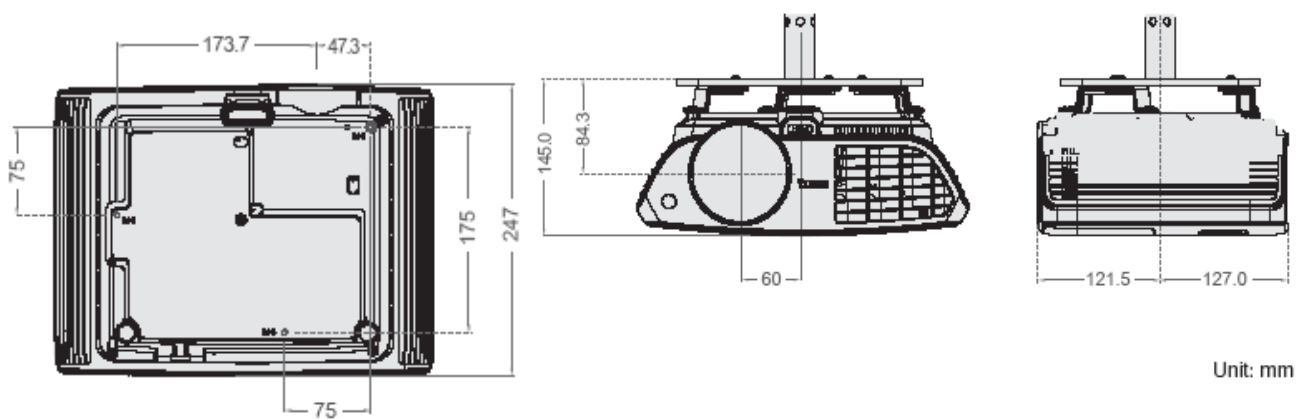

*Lamp life results will vary depending on environmental conditions and usage. Actual product's features and specifications are subject to change without notice.

Distance Chart

16:9 screen				Recommended projection distance from screen in mm			Vertical offset in mm
diagonal		Width	Height	Min length (with max. zoom)	Average	Max length (with min. zoom)	
Inches	mm	mm	mm				
30	762	664	374	-	-	1137	67
40	1016	886	498	1367	1442	1516	90
50	1270	1107	623	1709	1802	1895	112
60	1524	1328	747	2051	2162	2274	134
80	2032	1771	996	2734	2883	3032	179
100	2540	2214	1245	3418	3604	3790	224
120	3048	2657	1494	4102	4325	4548	269
150	3810	3321	1868	5127	5406	5685	336
200	5080	4428	2491	6836	7208	7580	448
220	5588	4870	2740	7520	7929	8338	493
250	6350	5535	3113	8545	9010	9475	560
300	7620	6641	3736	10254	-	-	672

Wall mount mount Chart

Ceiling mount screws:

M4 x L8 (Max. L = 12 mm, Min. L = 8 mm)

Unit: mm

Dimension

BenQ