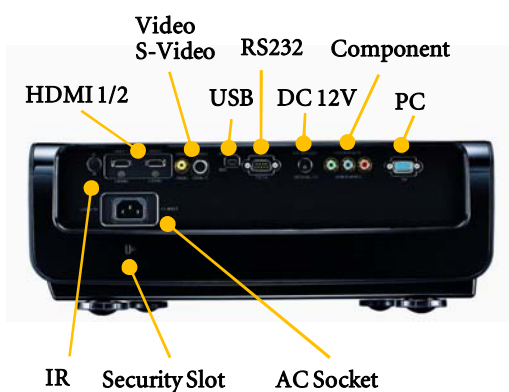

Projection System	DLP® technology by Texas Instruments®	
Panel	1080p 2xLVDS DMD™ x 1	
Native Resolution	1080p (1920 x 1080)	
Brightness	2500 ANSI lumens	
Contrast Ratio	50000:1 (Full on/Full off)	
Aspect Ratio	Anamorphic/ 4:3/ Wide/ Letter Box/ Real screen selectable	
Color	Full 1.07 billion color palette	
Lens	F=2.48-2.81, f=24.1-36.1	
Zoom Ratio	Manual Zoom, 1.5:1	
Image Size (Diagonal)	28" to 300"	
Throw Ratio	1.62 to 2.43, 55.7"@2M	
Lamp	280W, 2000/3000 hours (Normal/Economic mode)	
Computer Compatibility	VGA(640 x 350) to WUXGA(1920 x 1200)	
HDTV Compatibility	480i, 480p, 576i, 576p, 720p, 1080i, 1080p/60/50/24	
Video Compatibility	NTSC, PAL, SECAM	
Horizontal Frequency	31-92 kHz	
Vertical Scan Rate	48-85 Hz	
Input Terminals	PC	Analog RGB: D-sub 15 pin x 1
	A/V	HDMI(v1.3) x 2
		Component Video: RCA x 3
		S-Video: Mini Din 4 pin x 1
		Composite Video: RCA x 1
Output Terminal	DC 12V x1	
Control Terminal	Serial Connector : RS232 (D-sub 9pin) x 1	
	USB Connector : USB x 1 (Type mini B, for service only)	
Dimensions(W x H x D)	428 x 156 x 345 mm	
Weight	6.7 kg (14.8lbs)	
Power Supply	100 to 240 VAC, 50 to 60 Hz	
Power Consumption	Max. 430w, Standby<1w	
Audible Noise	32/29 dB (Normal/Economic mode)	
On-Screen Display Languages	ENGLISH/ 繁體中文/ FRANÇAIS/ ESPAÑOL/ DEUTSCH/ ITALIANO/ 简体中文/ 한국어/ 日本語/ РУССКИЙ/ Nederlands/ Português/ svenska/ Čeština/ polski/ ไทย/ Türkçe	
Picture Modes	Cinema/ Dynamic/ Standard/ User 1/ User 2/ User 3	
Functions	Full HD 1080p Resolution	True pixel-by-pixel processing
	BrilliantColor™	Motion-adaptive de-interlacing
	DynamicBlack™	Noise Reduction
	H+V Lens Shift	Independent Color Control
	Dual HDMI(v1.3) inputs	ISFccc
	Panamorph Lens	
	HQV™ Image Processor	
Accessories (Standard)	User Manual CD	Power Cable
	Quick Start Guide	Component Video Cable
	Remote Control	D-sub cable
	Batteries	
Accessories (Optional)	Ceiling Mounting Kit	Spare Lamp Kit