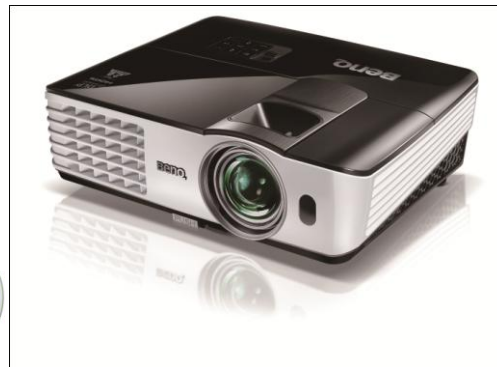

# BenQ

## MX613ST

### Digital Projector

#### HIGHLIGHTS

- 0.9 Throw Ratio, 80"@1.45m
- 2800 ANSI Lumens
- 5000:1 Contrast Ratio
- XGA Native Resolution
- 10W Speaker
- 3D Ready
- USB Reader  
(PC-less Presentation/ Photo Sharing)
- USB Display (Plug-n-Play)
- Wireless Display (Optional)
- MyScreen
- Closed Captioning
- Teaching Template
- Direct Power On and Off
- Filter Free Design
- Virtually Color Decay Free
- Long Lamp Life
- Quick Cooling