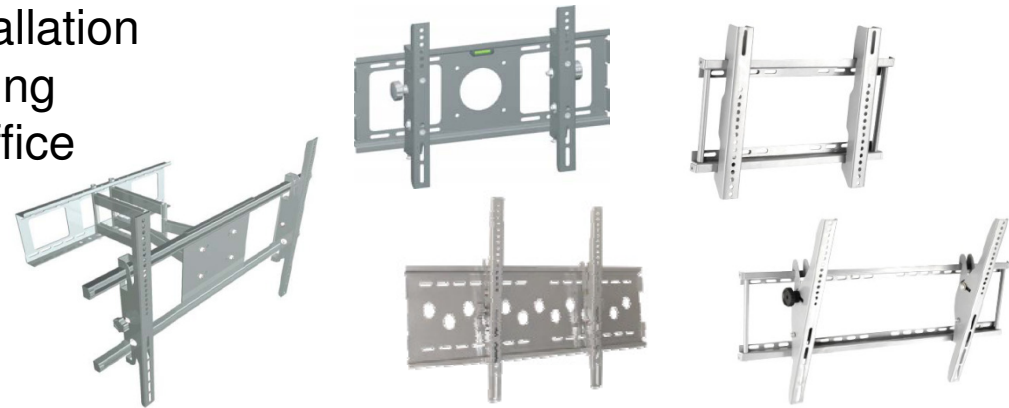

# Plasma/LCD Mounts

- Made of refined quality aluminum alloy materials
- Easy to assembly and Installation
- Convenient and safe in wiring
- Ideal for Classroom and Office
- Heavy Duty
- Lightweight
- Elegant Appearance

TILTED	Size	Capacity	Size (mm)	Distance to Wall
ANPSW118ST2	23" to 36"	60 Kgs	545 x 430 x 83	83mm
ANPSW118MT2	36" to 65"	75 Kgs	845 x 630 x 83	83mm
ANPSW101L	42" to 70"	75 Kgs	870 x 650 x 75	75mm
ANPL5035XL	34" to 63"	75 Kgs	950 x 510 x 76	76mm

FIXED	Size	Capacity	Size (mm)	Distance to Wall
ANPSW118MF2	36" to 65"	75 Kgs	845 x 630 x 25.5	25.5mm
ANPL5041M	22" to 37"	45 Kgs	450 x 345 x 38	38mm

Double Arm	Size	Capacity	Size (mm)	Distance to Wall
ANPSW703AT	36" to 70"	75 Kgs	870*650*650	120-650mm